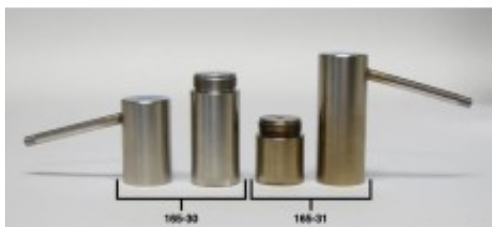

Retort Chamber with Lid, 20 mL

Brand:

Product Code: 165-30

Availability: 18

Lead Time: 60

Description

This 20 mL Retort Chamber with Lid fits into the heating jacket for any of the [Removable Retorts](/products/drilling-fluids/product/2357-retort-removable) listed below:

- #165-00 - 10 mL, 115 Volt
- #165-10 - 10 mL, 230 Volt
- #165-80-00 - 20 mL, 115 Volt
- #165-80-01 - 20 mL, 230 Volt