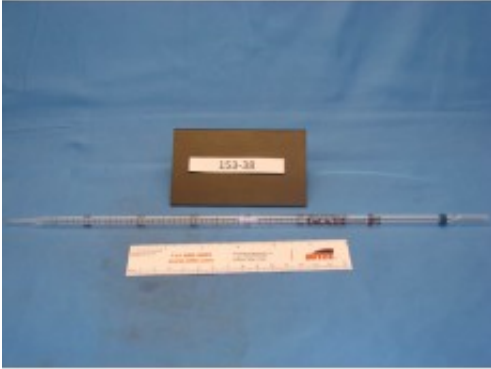

Pipette, 5 mL \times .1 mL, Glass

Brand:
Product Code: 153-38
Availability: 58
Lead Time: 30